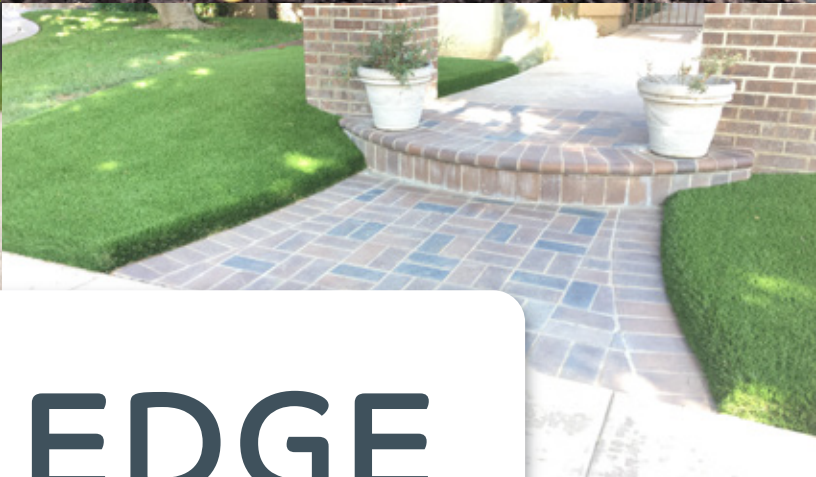

THE
TURF EDGE
The More Natural Solution
US Patent #9,790,647 / #10,277,736 / #10,472,775